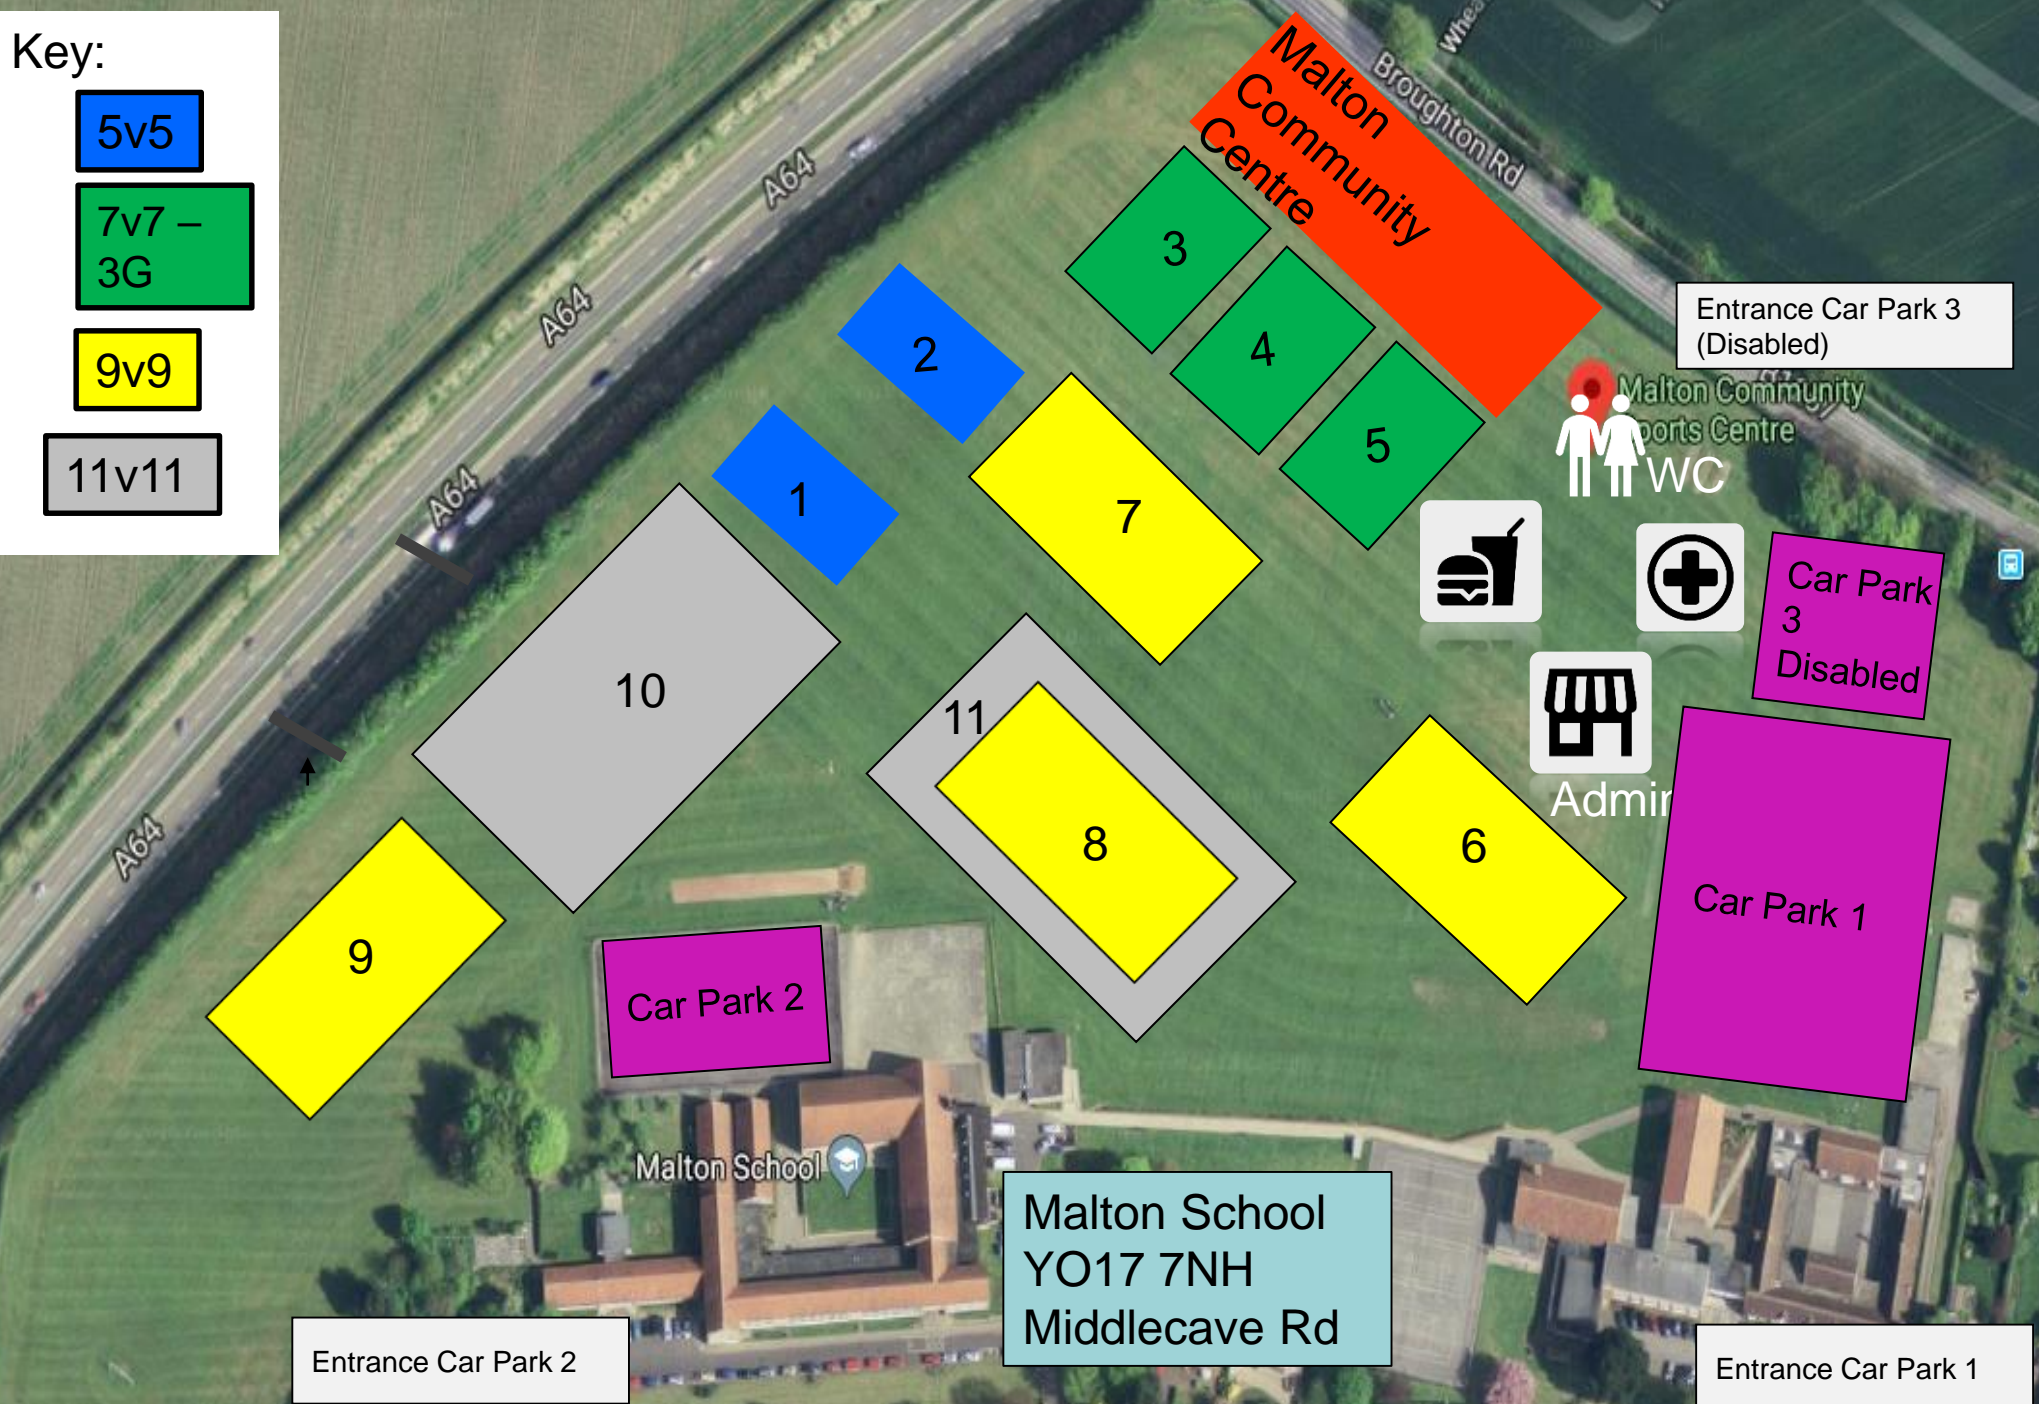

Key:

5v5

7v7 –  
3G

9v9

11v11

Entrance Car Park 2

Malton School  
YO17 7NH  
Middlecave Rd

Entrance Car Park 1

Entrance Car Park 3  
(Disabled)

Car Park  
3  
Disabled

Car Park 1

Admin

Malton Community  
Sports Centre  
WC

Malton  
Community  
Centre

Broughton Rd

A64